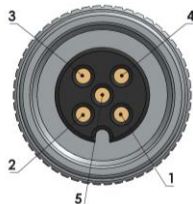

Cavi cablati/ Wired cables

PVC Cable 5x025
fixed installation
with **M12 5 pin**
female

Ord. Code	L	1 = Marrone / Browne	4 = Nero / Black
94M12.5F-VF200	L =2 mt	2 = Bianco / White	5 = Grigio / Grey
94M12.5F-VF500	L =5 mt	3 = Blu / Blue	Schermo / Shield
94M12.5F-VF1000	L =10 mt		

PVC Cable 8x025
fixed installation
with **M12 8 pin**
female

Ord. Code	L	1 = Bianco / White	4 = Giallo / Yellow	7 = Blu / Blue
94M12.8F-VF200	L =2 mt	2 = Marrone / Browne	5 = Grigio / Grey	8 = Rosso / Red
94M12.8F-VF500	L =5 mt	3 = Verde / Green	6 = Rosa / Pink	Schermo / Shield
94M12.8F-VF1000	L =10 mt			