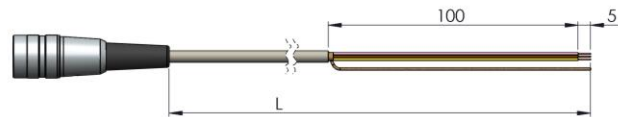

PVC Cable 5x014
fixed installation
with **DIN 5 pin**
female

Ord. Code				
9414F-VF200	L =2 mt	1 = Bianco / White	4 = Giallo / Yellow	
9414F-VF500	L =5 mt	2 = Marrone / Browne	5 = Grigio / Grey	
9414F-VF1000	L =10 mt	3 = Verde / Green	Schermo / Shield	

PVC Cable 10x014
fixed installation
with **SUB-D 9 pin**
female