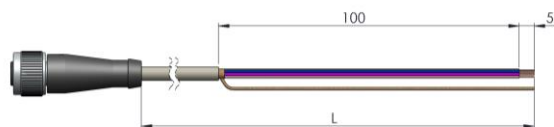

Cavi cablati/ Wired cables

PVC Cable 5x025
fixed installation
with **M12 5 pin**
female

Ord. Code	L	1 = Marrone / Browne	4 = Nero / Black
94M12.5F-VF200	L =2 mt	2 = Bianco / White	5 = Grigio / Grey
94M12.5F-VF500	L =5 mt	3 = Blu / Blue	Schermo / Shield
94M12.5F-VF1000	L =10 mt		

PVC Cable 8x025
fixed installation
with **M12 8 pin**
female

Ord. Code	L	1 = Bianco / White	4 = Giallo / Yellow	7 = Blu / Blue
94M12.8F-VF200	L =2 mt	2 = Marrone / Browne	5 = Grigio / Grey	8 = Rosso / Red
94M12.8F-VF500	L =5 mt	3 = Verde / Green	6 = Rosa / Pink	Schermo / Shield
94M12.8F-VF1000	L =10 mt			

PVC Cable 12x014
fixed installation
with **M23 12 pin**
cw female

Ord. Code					
9416F-VF200	L =2 mt	1 = Nero / Black	4 = Beige / Beige	7 = Rosa / Pink	10 = Trasparente / Transparent
9416F-VF500	L =5 mt	2 = Blu / Blue	5 = Verde / Green	8 = Viola / Violet	11 = Rosso-Bianco / Red-White
9416F-VF1000	L =10 mt	3 = Marrone / Browne	6 = Giallo / Yellow	9 = Arancio / Orange	12 = Blu-Bianco / Blue-White
		Schermo / Shield			