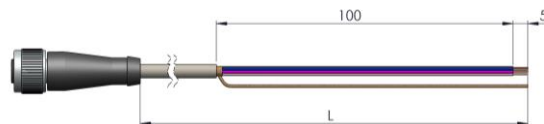

Cavi cablati/ Wired cables

PVC Cable 5x025
fixed installation
with **M12 5 pin**
female

Ord. Code	L	1 = Marrone / Browne	4 = Nero / Black
94M12.5F-VF200	L =2 mt	2 = Bianco / White	5 = Grigio / Grey
94M12.5F-VF500	L =5 mt	3 = Blu / Blue	Schermo / Shield
94M12.5F-VF1000	L =10 mt		

PVC Cable 8x025
fixed installation
with **M12 8 pin**
female

Ord. Code	L	1 = Bianco / White	4 = Giallo / Yellow	7 = Blu / Blue
94M12.8F-VF200	L =2 mt	2 = Marrone / Browne	5 = Grigio / Grey	8 = Rosso / Red
94M12.8F-VF500	L =5 mt	3 = Verde / Green	6 = Rosa / Pink	Schermo / Shield
94M12.8F-VF1000	L =10 mt			

PVC Cable 12x014
fixed installation
with **M23 12 pin**
cw female

Ord. Code					
9416F-VF200	L =2 mt	1 = Nero / Black	4 = Beige / Beige	7 = Rosa / Pink	10 = Trasparente / Transparent
9416F-VF500	L =5 mt	2 = Blu / Blue	5 = Verde / Green	8 = Viola / Violet	11 = Rosso-Bianco / Red-White
9416F-VF1000	L =10 mt	3 = Marrone / Browne	6 = Giallo / Yellow	9 = Arancio / Orange	12 = Blu-Bianco / Blue-White
		Schermo / Shield			