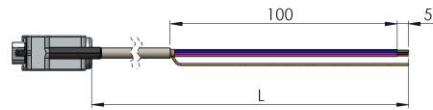

Ord. Code				
9415F-VF200	L =2 mt	1 = Nero / Black	4 = Beige / Beige	7 = Rosa / Pink
9415F-VF500	L =5 mt	2 = Blu / Blue	5 = Verde / Green	8 = Viola / Violet
9415F-VF1000	L =10 mt	3 = Marrone / Browne	6 = Giallo / Yellow	9 = Arancio / Orange
		Schermo / Shield