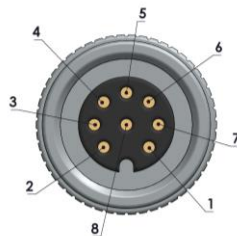

Cavi cablati/ Wired cables

PVC Cable 5x025
fixed installation
with **M12 5 pin**
female

Ord. Code	L	1 = Marrone / Browne	4 = Nero / Black
94M12.5F-VF200	L =2 mt	2 = Bianco / White	5 = Grigio / Grey
94M12.5F-VF500	L =5 mt	3 = Blu / Blue	Schermo / Shield
94M12.5F-VF1000	L =10 mt		

PVC Cable 8x025
fixed installation
with **M12 8 pin**
female

Ord. Code	L	1 = Bianco / White	4 = Giallo / Yellow	7 = Blu / Blue
94M12.8F-VF200	L =2 mt	2 = Marrone / Browne	5 = Grigio / Grey	8 = Rosso / Red
94M12.8F-VF500	L =5 mt	3 = Verde / Green	6 = Rosa / Pink	Schermo / Shield
94M12.8F-VF1000	L =10 mt			

PVC Cable 12x014
fixed installation
with **M23 12 pin**
cw female

Ord. Code					
9416F-VF200	L =2 mt	1 = Nero / Black	4 = Beige / Beige	7 = Rosa / Pink	10 = Trasparente / Transparent
9416F-VF500	L =5 mt	2 = Blu / Blue	5 = Verde / Green	8 = Viola / Violet	11 = Rosso-Bianco / Red-White
9416F-VF1000	L =10 mt	3 = Marrone / Browne	6 = Giallo / Yellow	9 = Arancio / Orange	12 = Blu-Bianco / Blue-White
		Schermo / Shield			

PVC Cable 12x014
fixed installation
with **M23 12 pin**
ccw female

Ord. Code					
9416F.1-VF200	L =2 mt	1 = Nero / Black	4 = Beige / Beige	7 = Rosa / Pink	10 = Trasparente / Transparent
9416F.1-VF500	L =5 mt	2 = Blu / Blue	5 = Verde / Green	8 = Viola / Violet	11 = Rosso-Bianco / Red-White
9416F.1-VF1000	L =10 mt	3 = Marrone / Browne	6 = Giallo / Yellow	9 = Arancio / Orange	12 = Blu-Bianco / Blue-White
		Schermo / Shield			