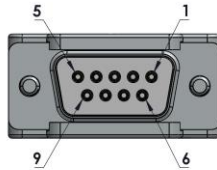

Ord. Code				
9415F-VF200	L =2 mt	1 = Nero / Black	4 = Beige / Beige	7 = Rosa / Pink
9415F-VF500	L =5 mt	2 = Blu / Blue	5 = Verde / Green	8 = Viola / Violet
9415F-VF1000	L =10 mt	3 = Marrone / Browne	6 = Giallo / Yellow	9 = Arancio / Orange
		Schermo / Shield